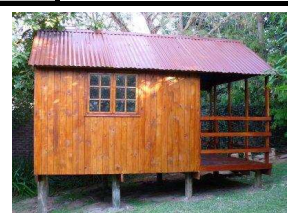

Post and Bearer Stilted Base as optional extra